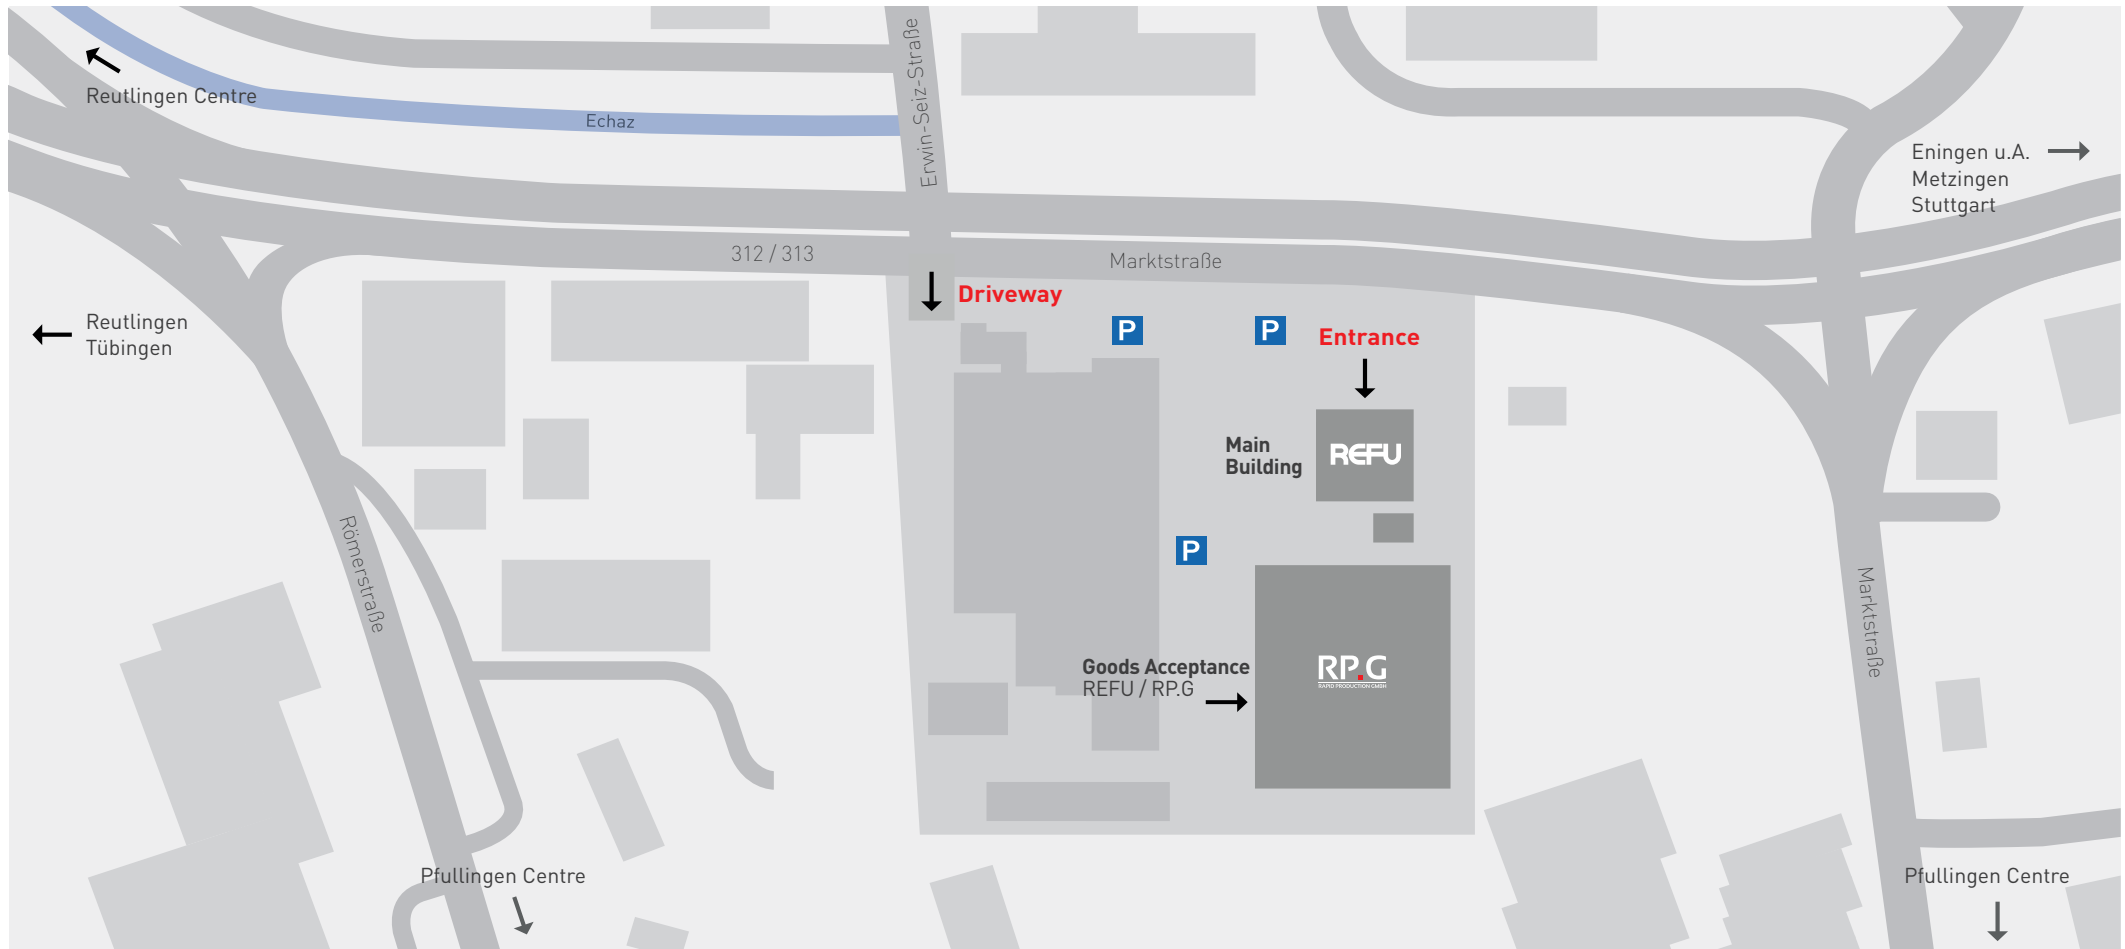

HOW TO FIND US

REFU Elektronik GmbH
Marktstraße 185
D-72793 Pfullingen

From the direction Reutlingen:

- B312 / 313 through Reutlingen, in direction Pfullingen/Riedlingen
- Turn right on REFU site

From the direction Stuttgart:

- B312 in direction Metzingen/Reutlingen till exit „In Laisen“
- Turn right on to the bypass road Reutlingen (Scheibengipfelstunnel)
- Turn right after the tunnel onto B312 / 313 (Marktstrasse)
- U-turn in Erwin-Seiz-Straße and drive straight over the crossroad onto REFU site

From the direction Riedlingen:

- B312 / 313 in direction Reutlingen
- U-turn in Erwin-Seiz-Straße and drive straight over the crossroad onto REFU site